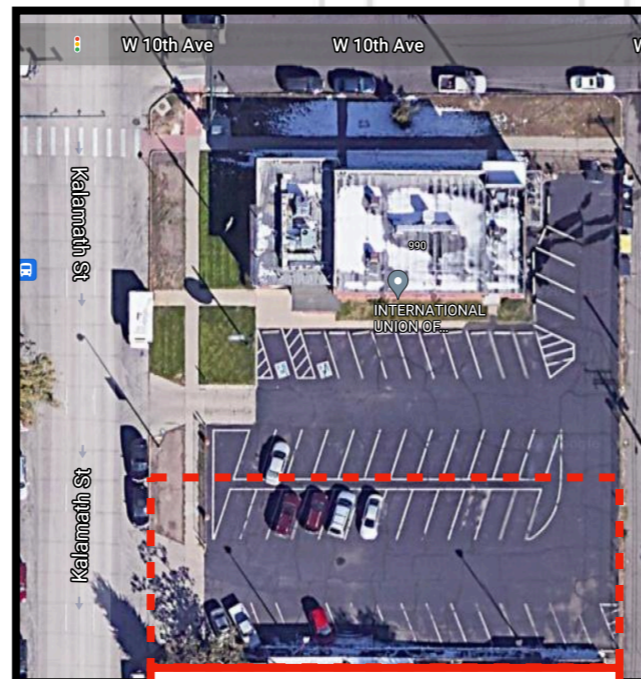

SKYLIGHT

Parking Map

★ SKYLIGHT
833 Santa Fe Dr
Denver CO, 80204

PARKING LOT

1 Local 9
990 Kalamath St

→ Driving Path
→ Walking Path

ON STREET PARKING

— Free Within 3 Blocks

Please park on South side of lot, furthest away from the building whenever possible.

There is no access to the lot from the alleyway. Please use the outlined walking path in purple.